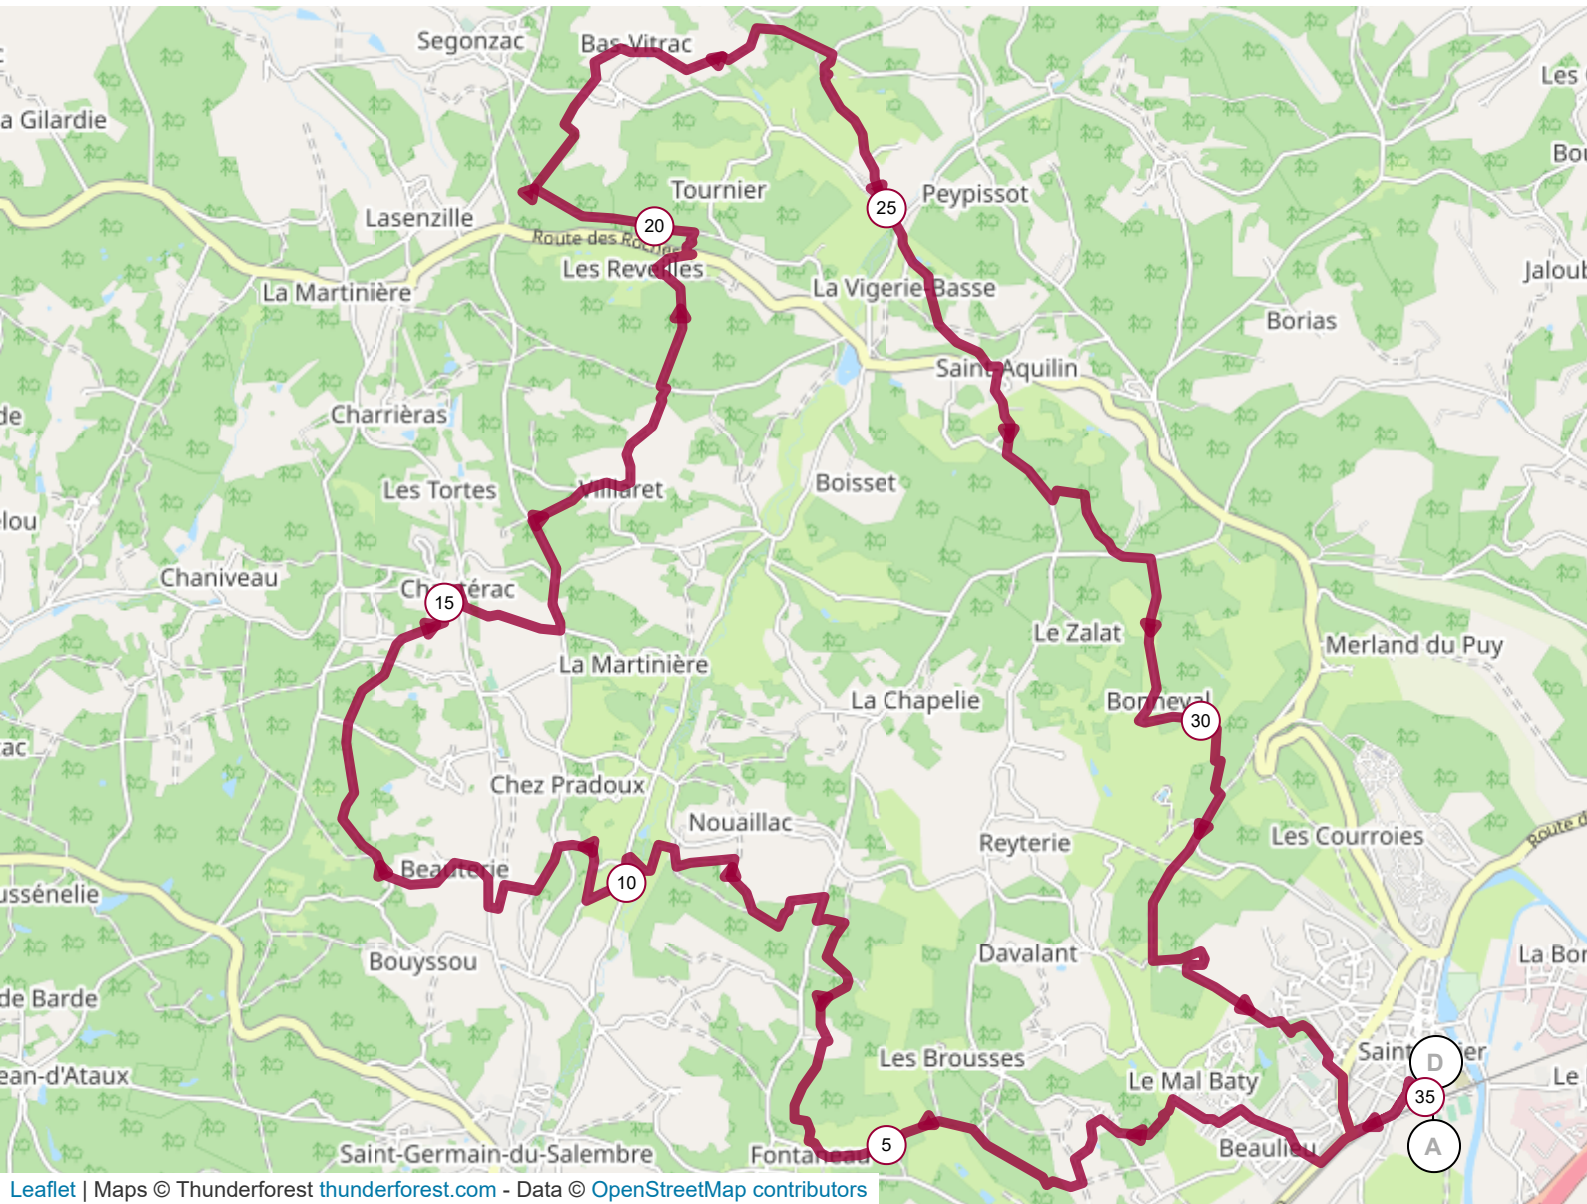

13959713 | Cyclisme - VTT | RBlanche 2022 VTT
35km V3
Saint-Astier -> Saint-Astier
135.084 km ↑ 713 m ↓ 713 m ▲ 69 m ▼ 219 m

Leaflet | Maps © Thunderforest thunderforest.com - Data © [OpenStreetMap](https://openstreetmap.org/) contributors

© 2022 Openrunner